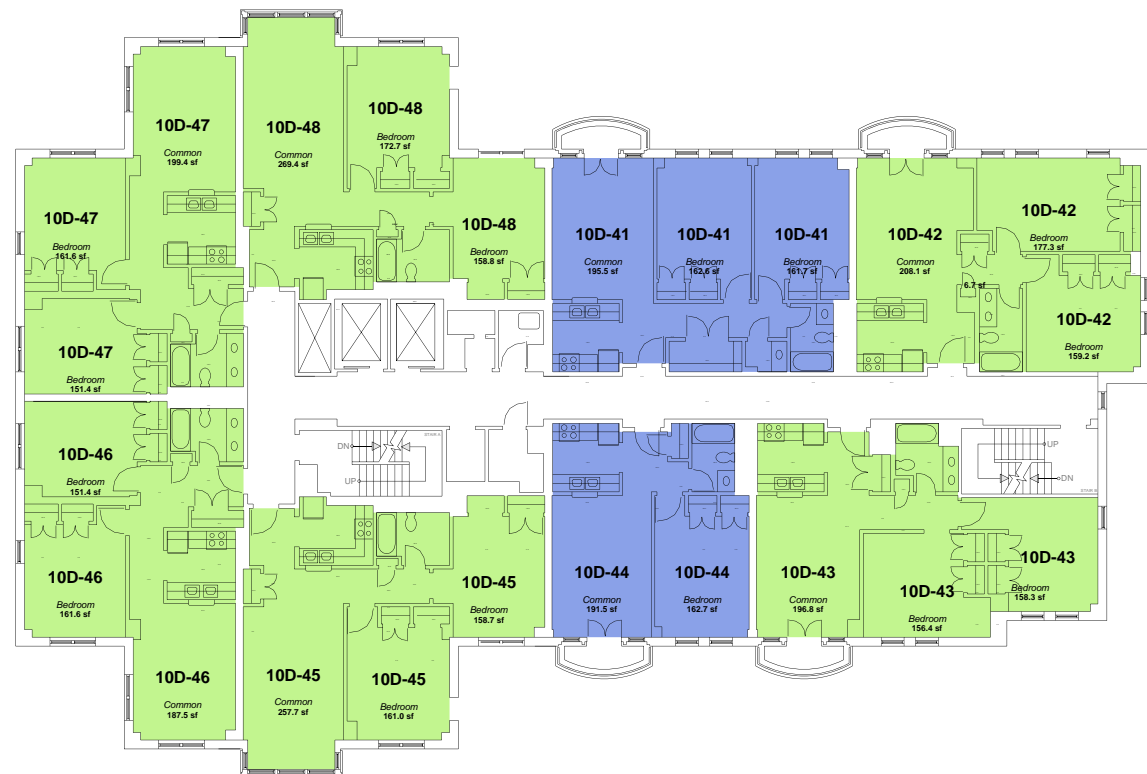

BLDG #:
06134

DATE LAST CHECKED IN:
11/21/2017

0 2' 4' 8' 16'
SCALE: CIVILS FEET

Program (areas in SF)	Units	Actual (SF)
Staff	1.0	824.6
Student	14.0	11,370.3
StudentGroup	1.0	848.3
TOTALS	16.0	13,043.2

DeWolfe Street_10-20
10-20 Dewolfe Street Cambridge MA 02138
Second
As Built
Mar 31, 2022

KEY PLAN
NOT TO SCALE

BUILDING NAME:
DEWOLFE STREET_10-20

FLOOR NAME (F):
THIRD FLOOR (03)

BLDG #:
06134

DATE LAST CHECKED IN:
11/21/2017

Program (areas in SF)		
	Units	Actual (SF)
Student	16.0	13,024.6
TOTALS	16.0	13,024.6

DeWolfe Street_10-20
10-20 Dewolfe Street Cambridge MA 02138
Third
As Built
Mar 31, 2022

KEY PLAN NOT TO SCALE

BUILDING NAME:
DEWOLFE STREET_10-20

FLOOR NAME (if):
FOURTH FLOOR (04)

BLDG #:
06134

DATE LAST CHECKED IN:
11/21/2017

0 2' 4' 8' 16'

SCALE: UNITS: FEET

Program (areas in SF)

Program	Units	Actual (SF)
Student	14.0	11,366.5
Tutor	2.0	1,394.2

DeWolfe Street_10-20
10-20 Dewolfe Street Cambridge MA 02138
Fourth
As Built
Mar 31, 2022