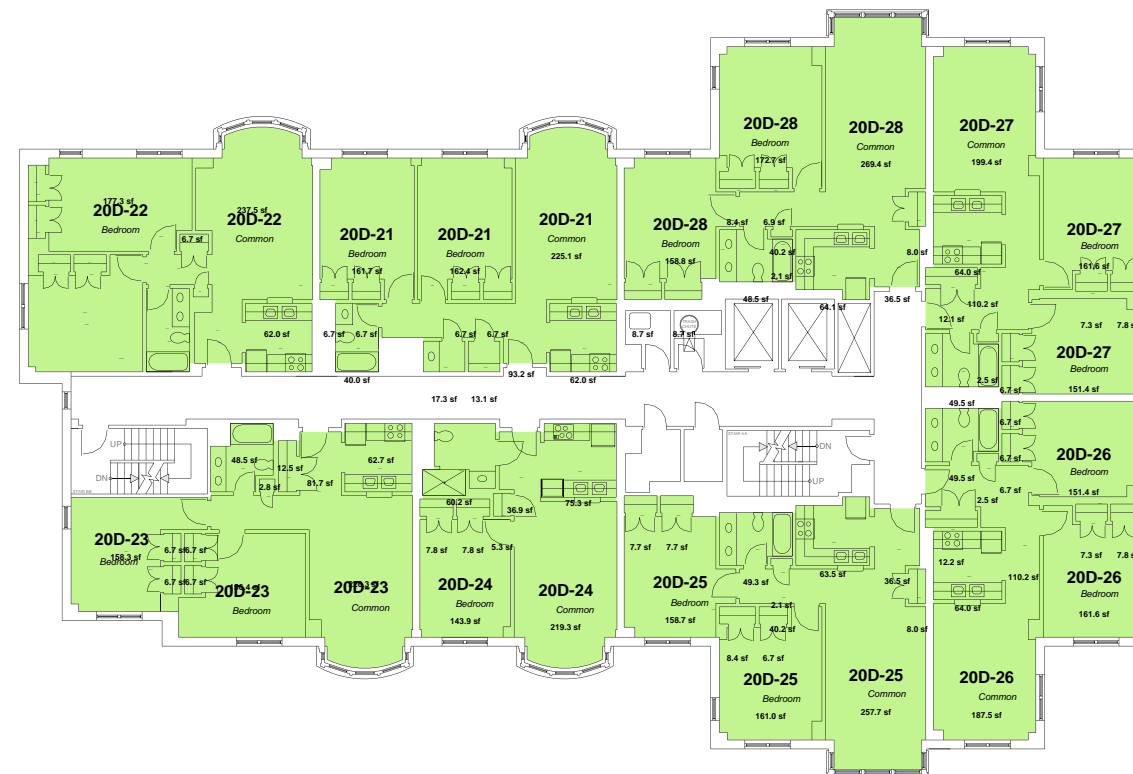

Program (areas in SF)

Program	Units	Actual (SF)
Student	5.0	3,835.0

KEY PLAN
NOT TO SCALE

30	AP	AP	AP
31	DEWOLFE STREET_10-20		
32	FLOOR NAME (F): FIRST FLOOR (01)		
BLDG #:		06134	
DATE LAST CHECKED IN:		11/21/2017	

0 2' 4' 8' 16'

SCALE: UNITS: FEET

DeWolfe Street_10-20
10-20 Dewolfe Street Cambridge MA 02138
First
As Built
Mar 31, 2022

KEY PLAN
NOT TO SCALE

BUILDING NAME:
DEWOLFE STREET_10-20

FLOOR NAME (if):
SECOND FLOOR (02)