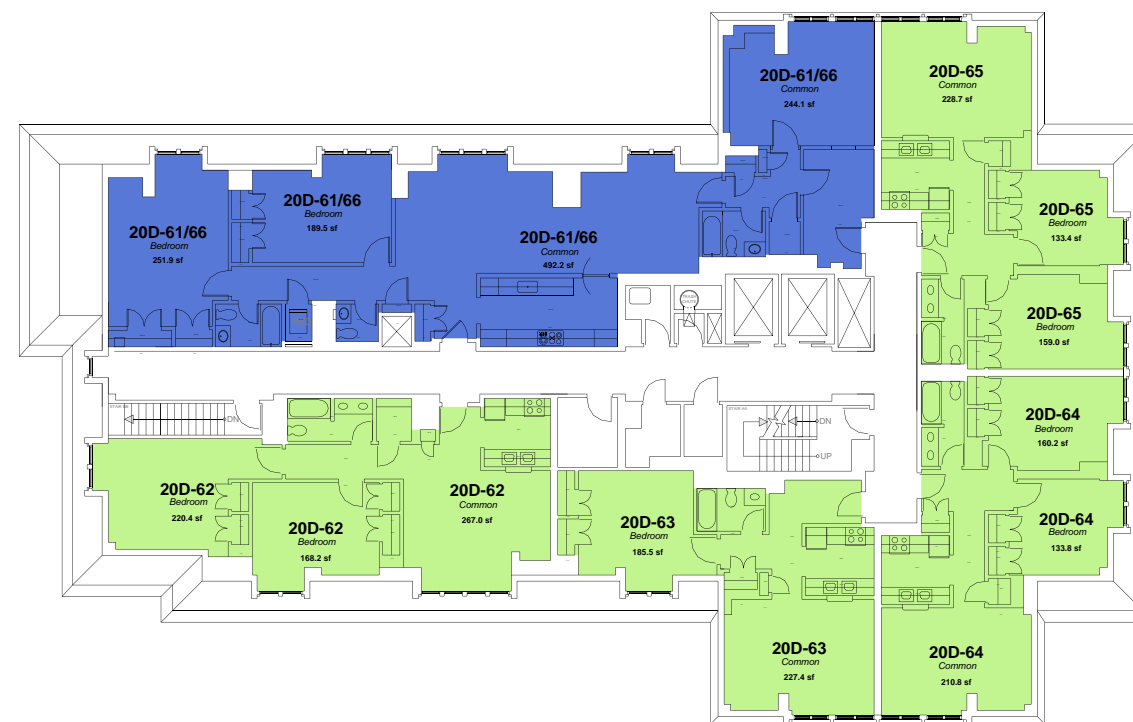

0 2' 4' 8' 16'

SCALE: UNITS: FEET

Program (areas in SF)

Program	Units	Actual (SF)
Student	14.0	11,366.5
Tutor	2.0	1,394.2

DeWolfe Street_10-20
10-20 Dewolfe Street Cambridge MA 02138
Fourth
As Built
Mar 31, 2022

KEY PLAN NOT TO SCALE

BUILDING NAME:
DEWOLFE STREET_10-20

FLOOR NAME (F):
FIFTH FLOOR (05)

BLDG #:
06134

DATE LAST CHECKED IN:
11/21/2017

0 2' 4' 8' 16'

SCALE: 1/8" = 1'-0"

Program (areas in SF)

Program	Units	Actual (SF)
Student	15.0	12,204.2
Tutor	1.0	552.9

DeWolfe Street_10-20
10-20 Dewolfe Street Cambridge MA 02138
Fifth
As Built
Mar 31, 2022

KEY PLAN
NOT TO SCALE

BUILDING NAME:
DEWOLFE STREET_10-20