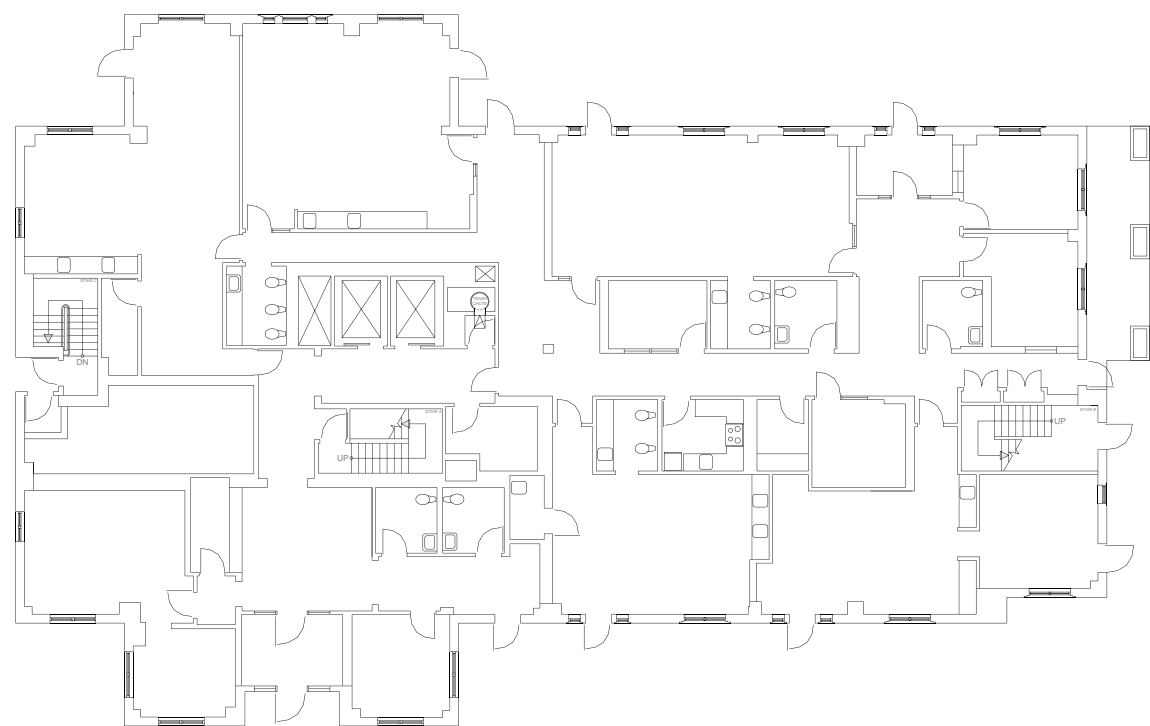

Program (areas in SF)

Program	Units	Actual (SF)
Student	5.0	3,835.0

KEY PLAN
NOT TO SCALE

30	AP	AP	AP
31	DEWOLFE STREET_10-20		
32	FLOOR NAME (F): FIRST FLOOR (01)		
BLDG #:		06134	
DATE LAST CHECKED IN:		11/21/2017	

0 2' 4' 8' 16'

SCALE: UNITS: FEET

DeWolfe Street_10-20
10-20 Dewolfe Street Cambridge MA 02138
First
As Built
Mar 31, 2022

KEY PLAN
NOT TO SCALE

BUILDING NAME:
DEWOLFE STREET_10-20

FLOOR NAME (if):
SECOND FLOOR (02)